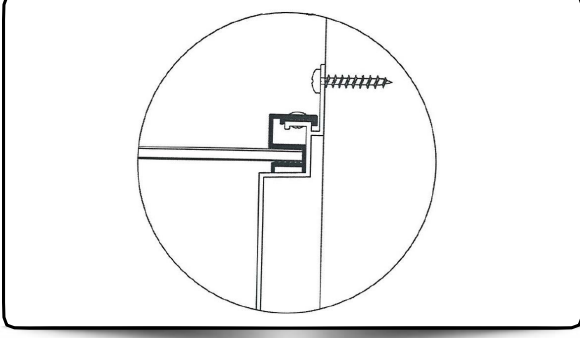

15.02.2017

HAUSMANN	UNIT	PRICE
Roof Panel (RAL Color) with Installation	m ²	198,00 €

NOTE: All products have 10 year warranty.
Timber design or other coatings price is 26 € / m²

- Prices are in cash.
- Prices are EXWORKS.
- Prices are without VAT.
- *Fuga : Joint Gaps

HAUSMANN PROFILE DETAILS

001 END PROFILE

002 GASKET

003 START PROFILE

004 FACADE PROFILE (WITH FUGA*)

005 GASKET DETAIL OF PROFILE (NO FUGA*)

Thank You....