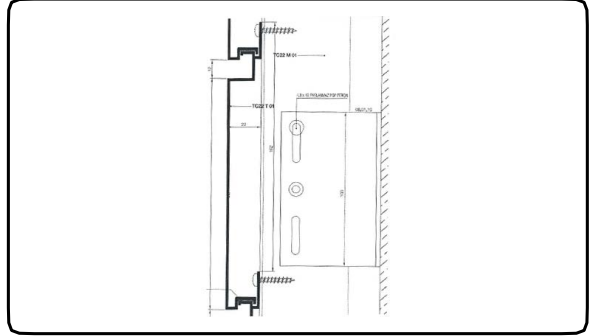

15.02.2017

HAUSMANN	UNIT	PRICE
Roof Panel (RAL Color) with Installation	m ²	198,00 €

NOTE: All products have 10 year warranty.
Timber design or other coatings price is 26 € / m²

- Prices are in cash.
- Prices are EXWORKS.
- Prices are without VAT.
- *Fuga : Joint Gaps

HAUSMANN PROFILE DETAILS

001 END PROFILE

002 GASKET

003 START PROFILE

004 FACADE PROFILE (WITH FUGA*)

005 GASKET DETAIL OF PROFILE (NO FUGA*)

Thank You....