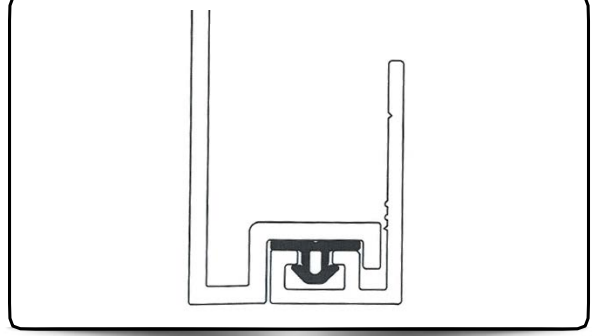

15.02.2017

HAUSMANN	UNIT	PRICE
Roof Panel (RAL Color) with Installation	m ²	198,00 €

NOTE: All products have 10 year warranty.
Timber design or other coatings price is 26 € / m²

- Prices are in cash.
- Prices are EXWORKS.
- Prices are without VAT.
- *Fuga : Joint Gaps

HAUSMANN PROFILE DETAILS

001 END PROFILE

002 GASKET

003 START PROFILE

004 FACADE PROFILE (WITH FUGA*)

005 GASKET DETAIL OF PROFILE (NO FUGA*)

Thank You....