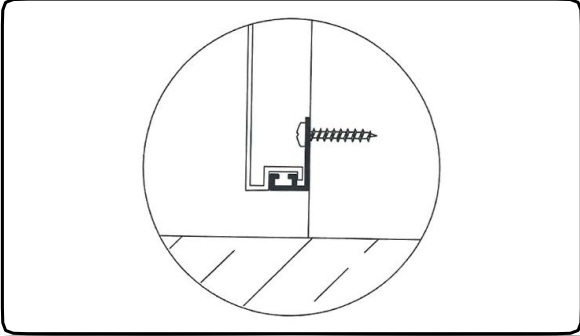

15.02.2017

HAUSMANN	UNIT	PRICE
Roof Panel (RAL Color) with Installation	m ²	198,00 €

NOTE: All products have 10 year warranty.
Timber design or other coatings price is 26 € / m²

- Prices are in cash.
- Prices are EXWORKS.
- Prices are without VAT.
- *Fuga : Joint Gaps

HAUSMANN PROFILE DETAILS

001 END PROFILE

002 GASKET

003 START PROFILE

004 FACADE PROFILE (WITH FUGA*)

005 GASKET DETAIL OF PROFILE (NO FUGA*)

Thank You....