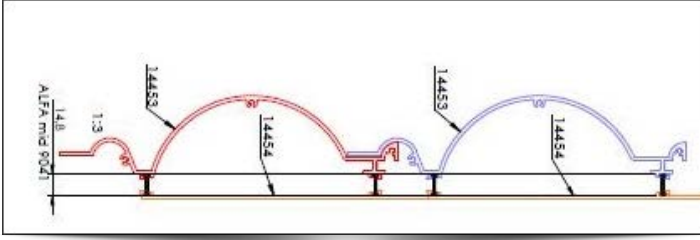

*Fuga : Joint Gap

HAUSMANN FACADE PRICE LIST INCLUDES MONTAGE

15.02.2017

HAUSMANN	UNIT	PRICE
250 mm Profile with *Fuga and Stone Wool (RAL color) with installation	m ²	125,00 €
150 mm Profile with *Fuga and Stone Wool (RAL color) with installation	m ²	138,00 €
150 mm Profile no *Fuga and Stone Wool (RAL color) with installation	m ²	138,00 €
150 mm Profile figured, no*Fuga and Stone W. (RAL color) with installation	m ²	142,00 €

NOTE: All products have 10 year warranty.
Timber Design or other coatings price is 26 € / m².

- Prices are in cash.
- Prices are EXWORKS.
- Prices are without VAT.
- *Fuga : Joint Gaps

HAUSMANN ROOF PROFILE PRICE LIST WITH MONTAGE

15.02.2017

HAUSMANN	UNIT	PRICE
Roof Panel (RAL Color) with Installation	m ²	198,00 €

NOTE: All products have 10 year warranty.
Timber design or other coatings price is 26 € / m²

- Prices are in cash.
- Prices are EXWORKS.
- Prices are without VAT.
- *Fuga : Joint Gaps